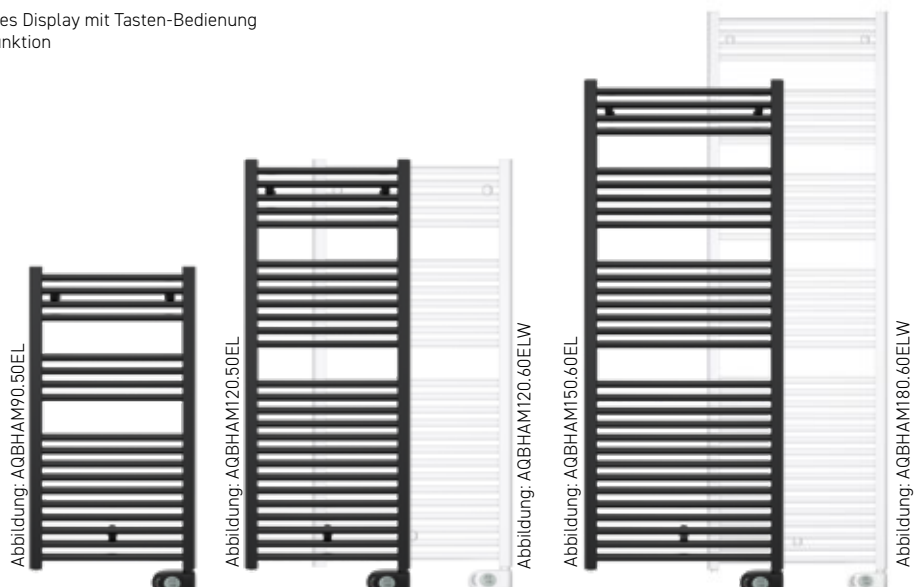

Abbildung: AQBHAM90.50EL

Abbildung: AQBHAM120.50EL

Abbildung: AQBHAM120.60ELW

Abbildung: AQBHAM150.60EL

Abbildung: AQBHAM180.60ELW